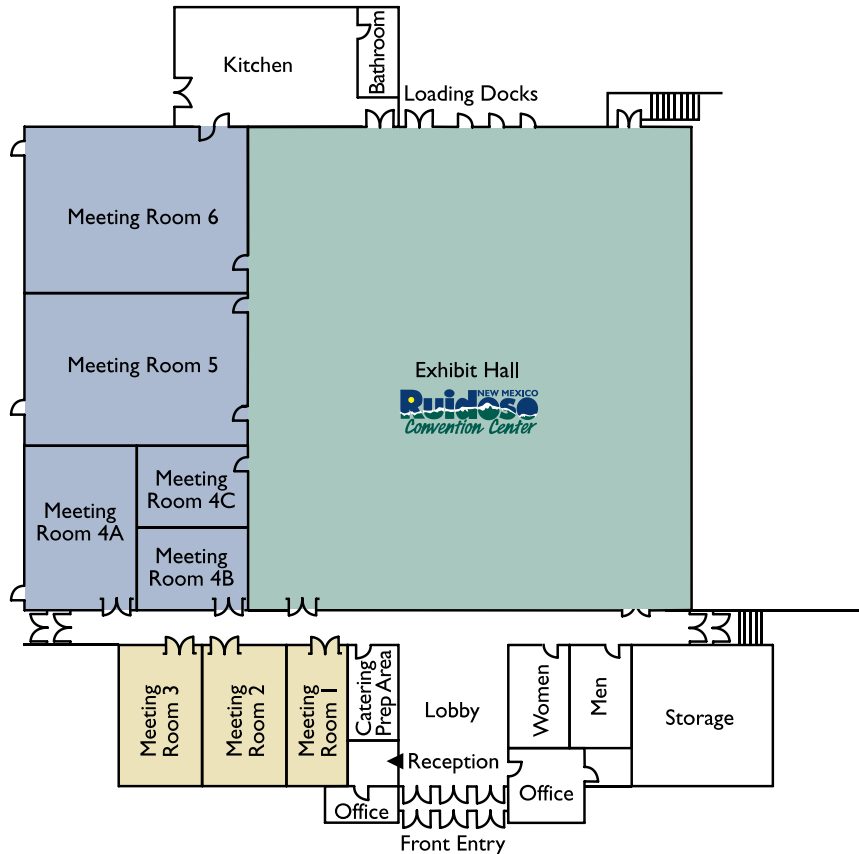

# RUIDOSO CONVENTION CENTER

## MEETING SPACE FLOOR PLANS

## CONFERENCE FACILITIES

- Three executive boardrooms and hospitality suites on site in hotel
- More than 25,000 square feet of flexible meeting and banquet space next door
- 120 guestrooms at headquarter hotel and 2,000 more within Village limits
- On-site audio-visual staff
- Onsite conference and catering coordinator
- High-speed wireless Internet access

## MEETING SPACE CAPACITIES

Room Number	Area sq. ft.	Dimensions ft.	Seating Capacity			Exhibits 10 x 10	Ceiling Height
			Theatre	Classroom	Banquet		
1	638	22 x 29	60	36	40		12
2	638	22 x 29	60	36	40		12
3	667	23 x 29	60	36	40		12
1/2	1,276	44 x 29	130	64	88		12
2/3	1,305	45 x 29	130	64	88		12
1/2/3	1,943	67 x 29	200	96	136		12
4A	1,160	29 x 40	100	60	72		16
4B	540	30 x 18	60	36	40		16
4C	630	30 x 21	60	36	40		16
4A/B/C	2,419	59 x 41	200	100	160		16
5	2,537	59 x 43	200	100	160		16
6	2,478	59 x 42	200	100	160		16
4/5/6	7,434	59 x 126	600	300	480	42	16
Exhibit Hall	14,994	119 x 126	1,200	600	800	88	20
Exhibit Hall 4/5/6	22,428	178 x 126	2,000	900	1,280	130	20/16